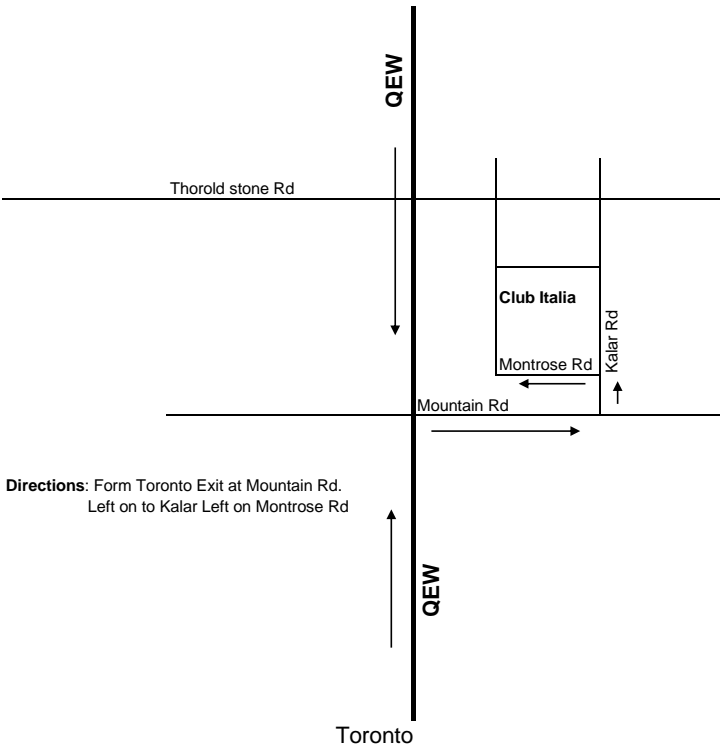

Niagara Falls (Raibow Bridge)

Directions: Form Rainbow Br. QEW to Toronto Exit at Mountain Rd.
make a left then left to Kalar Rd and left on Montrose Rd

Directions: Form Toronto Exit at Mountain Rd.
Left on to Kalar Left on Montrose Rd