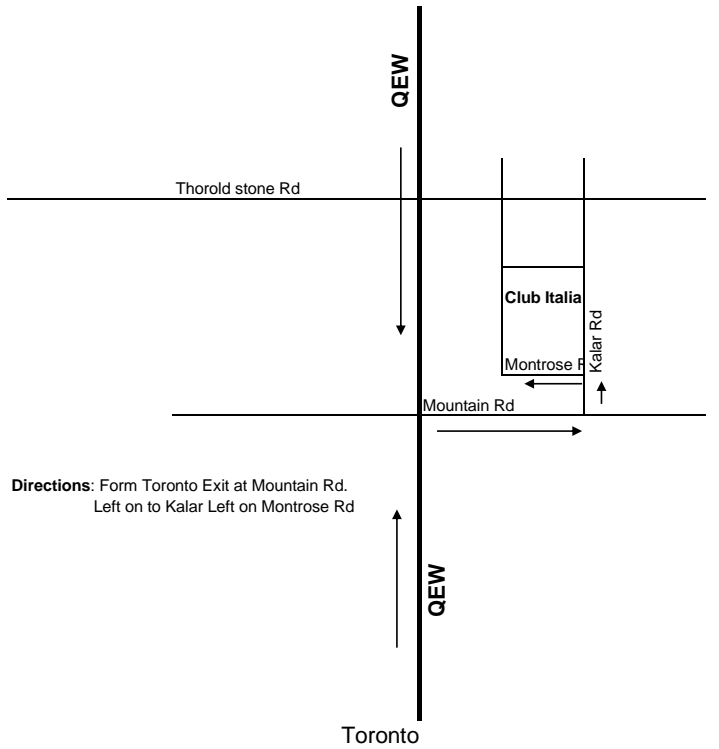

Niagara Falls (Raibow Bridge)

Directions: Form Rainbow Br. QEW to Toronto Exit at Mountain Rd.
make a left then left to Kalar Rd and left on Montrose Rd

Directions: Form Toronto Exit at Mountain Rd.
Left on to Kalar Left on Montrose Rd