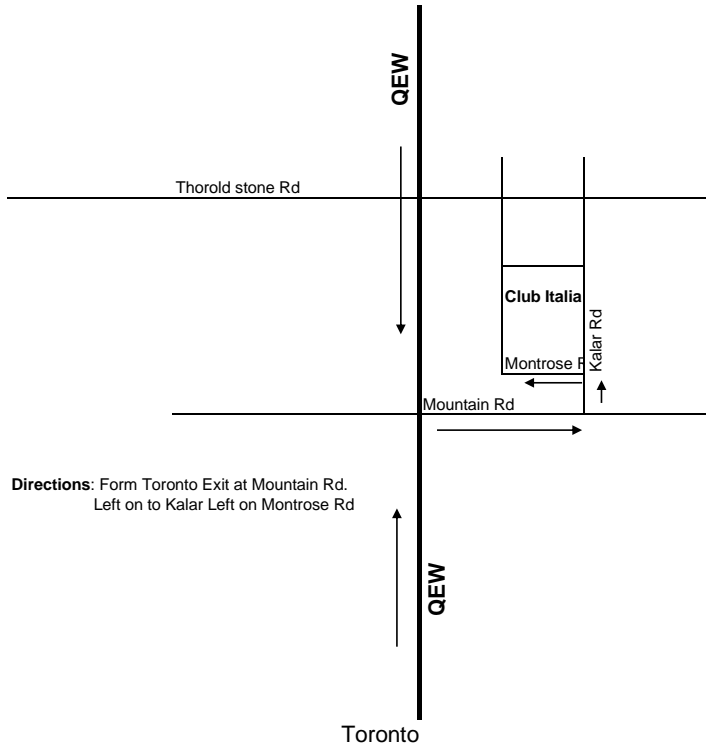

Niagara Falls (Raibow Bridge)

Directions: Form Rainbow Br. QEW to Toronto Exit at Mountain Rd.
make a left then left to Kalar Rd and left on Montrose Rd

Directions: Form Toronto Exit at Mountain Rd.
Left on to Kalar Left on Montrose Rd