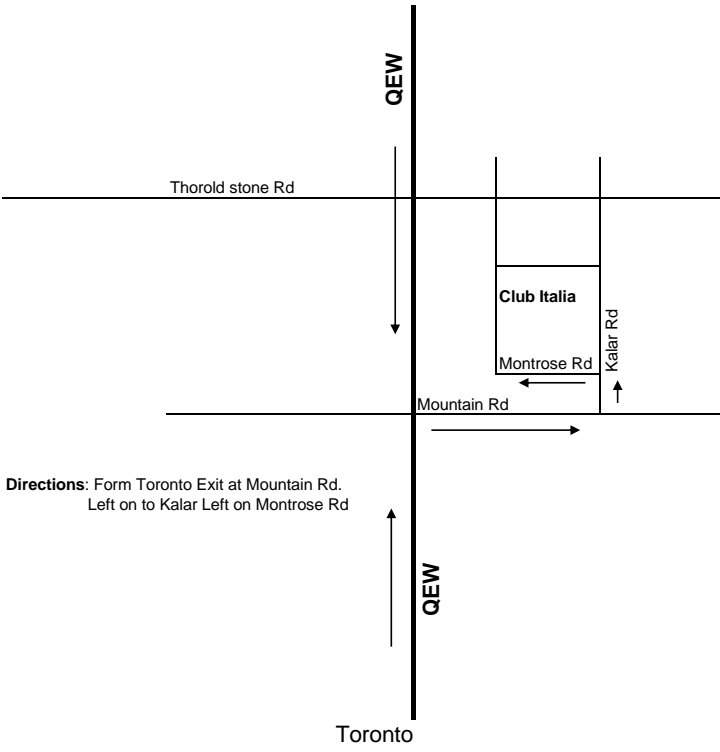

Niagara Falls (Raibow Bridge)

Directions: Form Rainbow Br. QEW to Toronto Exit at Mountain Rd.
make a left then left to Kalar Rd and left on Montrose Rd

Directions: Form Toronto Exit at Mountain Rd.
Left on to Kalar Left on Montrose Rd